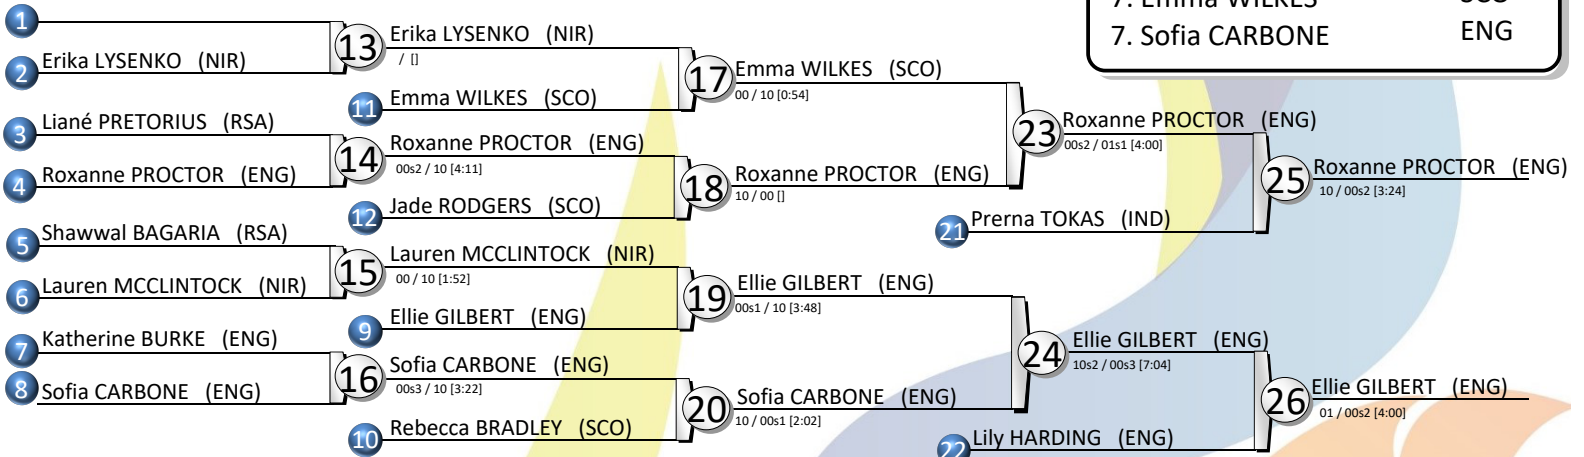

G-63 kg

15 Judoka

Pool A

Ellie GILBERT	ENG	1	Ellie GILBERT (ENG)
Katelyn COX	SCO	2	Katelyn COX (SCO)
Erika LYSENKO	NIR		

Pool B

Liané PRETORIUS	RSA	3	Rebecca BRADLEY (SCO)
Rebecca BRADLEY	SCO		
Roxanne PROCTOR	ENG	4	Prerna TOKAS (IND)
Prerna TOKAS	IND		

Pool C

Shawwal BAGARIA	RSA	5	Emma WILKES (SCO)
Emma WILKES	SCO		
Lauren MCCLINTOCK	NIR	6	Lily HARDING (ENG)
Lily HARDING	ENG		

Pool D

Katherine BURKE	ENG	7	Holly DEVALL (WAL)
Holly DEVALL	WAL		
Jade RODGERS	SCO	8	Jade RODGERS (SCO)
Sofia CARBONE	ENG		

Repechage

Results

1. Holly DEVALL	WAL
2. Katelyn COX	SCO
3. Roxanne PROCTOR	ENG
3. Ellie GILBERT	ENG
5. Prerna TOKAS	IND
5. Lily HARDING	ENG
7. Emma WILKES	SCO
7. Sofia CARBONE	ENG